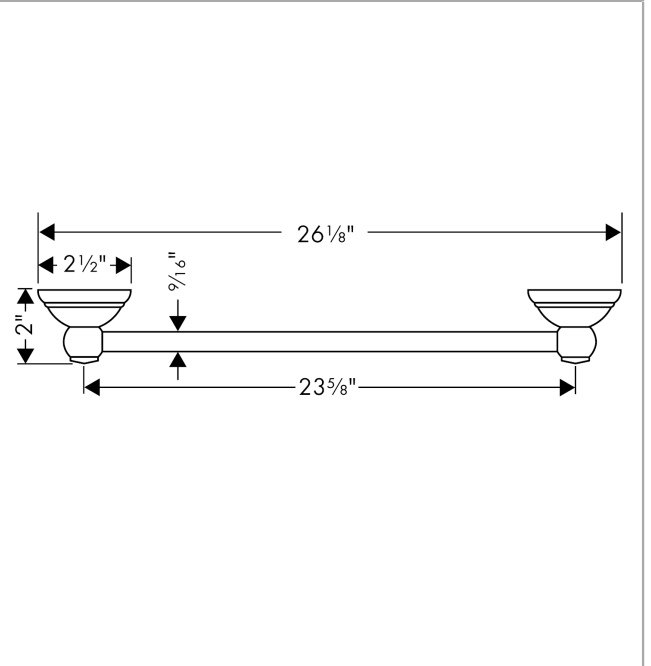

C Accessories

Towel Bar, 24"

Finishes : **rubbed bronze** Part no. : **06098920**

Description

Features

- Brass
- Wall-mounted
- Metal holder

Item details

List Price \$ 225.00

Product image

Scale drawing

C Accessories

Towel Bar, 24"

Finishes : rubbed bronze

Part no. : 06098920

Exploded drawing

Year of production: >02/08

C Accessories

Towel Bar, 24"

Finishes : **rubbed bronze** Part no. : **06098920**

Spare parts list

Year of production: >02/08

Pos.	Description	Part no.	Price	PU
1	support element	96341000	-	1
2	mounting set	40915000	-	1