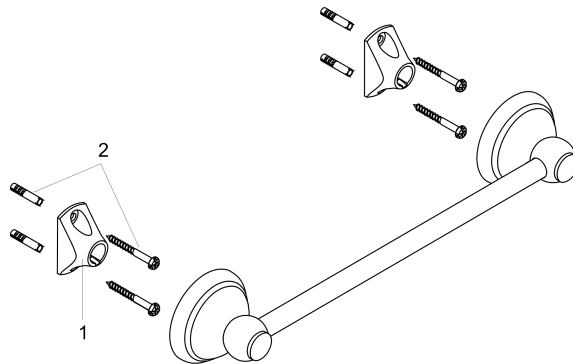

C Accessories

Towel Bar, 24"

Finishes : **rubbed bronze** Part no. : **06098920**

Description

Features

- Brass
- Wall-mounted
- Metal holder

Item details

List Price \$ 225.00

Product image

Scale drawing

C Accessories

Towel Bar, 24"

Finishes : rubbed bronze

Part no. : 06098920

Exploded drawing

Year of production: >02/08

C Accessories

Towel Bar, 24"

Finishes : **rubbed bronze** Part no. : **06098920**

Spare parts list

Year of production: >02/08

Pos.	Description	Part no.	Price	PU
1	support element	96341000	-	1
2	mounting set	40915000	-	1